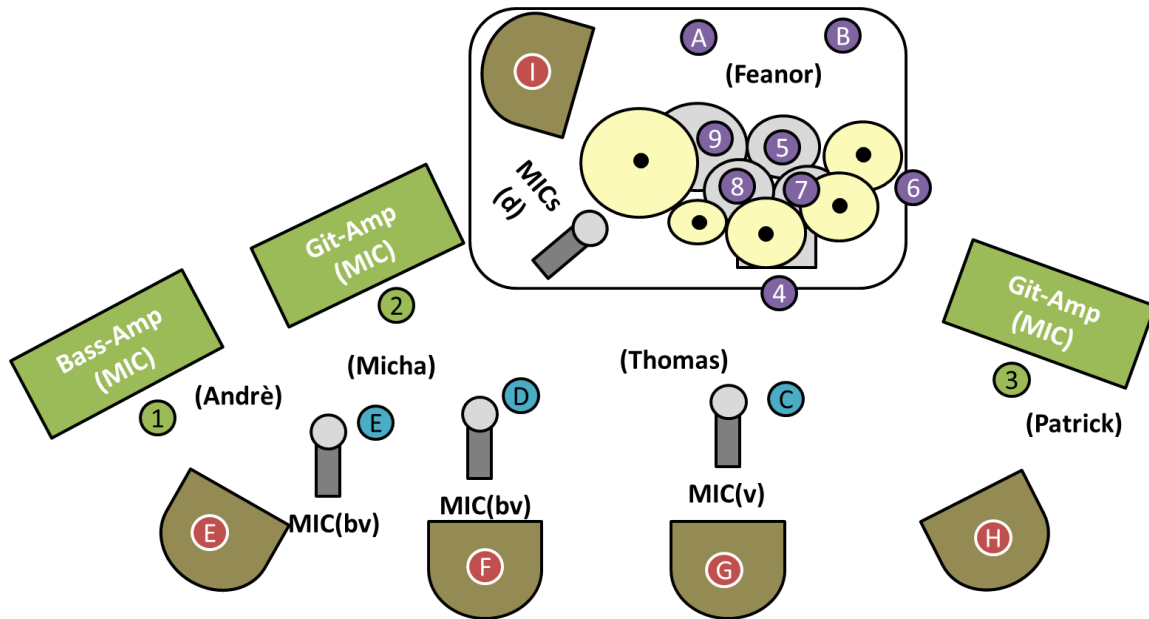

# Rider

<b>Vehicles</b>	Mostly 3 Cars with a maximum of 10 Persons. Travelparty consists of at least 5 Persons plus max. 5 Crew
<b>Travel Party</b>	Thomas Faller (Band – Vocals) Franz Ferdinand Hawa (Band – Drums) Micha Heiser (Band – Guitar) Andrè Rassinger (Band – Bass) Patrick Schweiger (Band – Guitar)
<b>Catering</b>	All Carnivores, one lactose intolerant  6 Bottles of Water  24 Beers  1 Bottle Whiskey (Jack Daniels preferred)  1 Independence Xtreme Vanilla Cigar
<b>Tech-specs</b>	<b>Guitars:</b>  2x Guitar Box 8/16 Ohm  <b>Bass:</b>  1 Bass Box 4/8 Ohm, Speak on  <b>Drums:</b>  At least 3x Toms (1 floor Tom)  1x Base Drum  At least 4x Cymbal Stands  1x HiHat Stands  1x Mini Clinch (Aux) for samples
<b>Light</b>	only blue Light, haze  please keep the show rather dark an intense
<b>Merchandise</b>	1 well light table

# Stage plot

Drums			Vocals		Instruments	
④ Bass Drum	⑦ Tom 1	① Bass (Speakon)	③ Thomas (lead)	② Guitar	③ Guitar	
⑤ Snare	⑧ Tom 2	② Guitar	④ Micha (back)	① Bass (Speakon)		
⑥ High Hat	⑨ Floor Tom	③ Guitar	⑤ Andrè (back)			
	① Overhead 1					
	② Overhead 2					